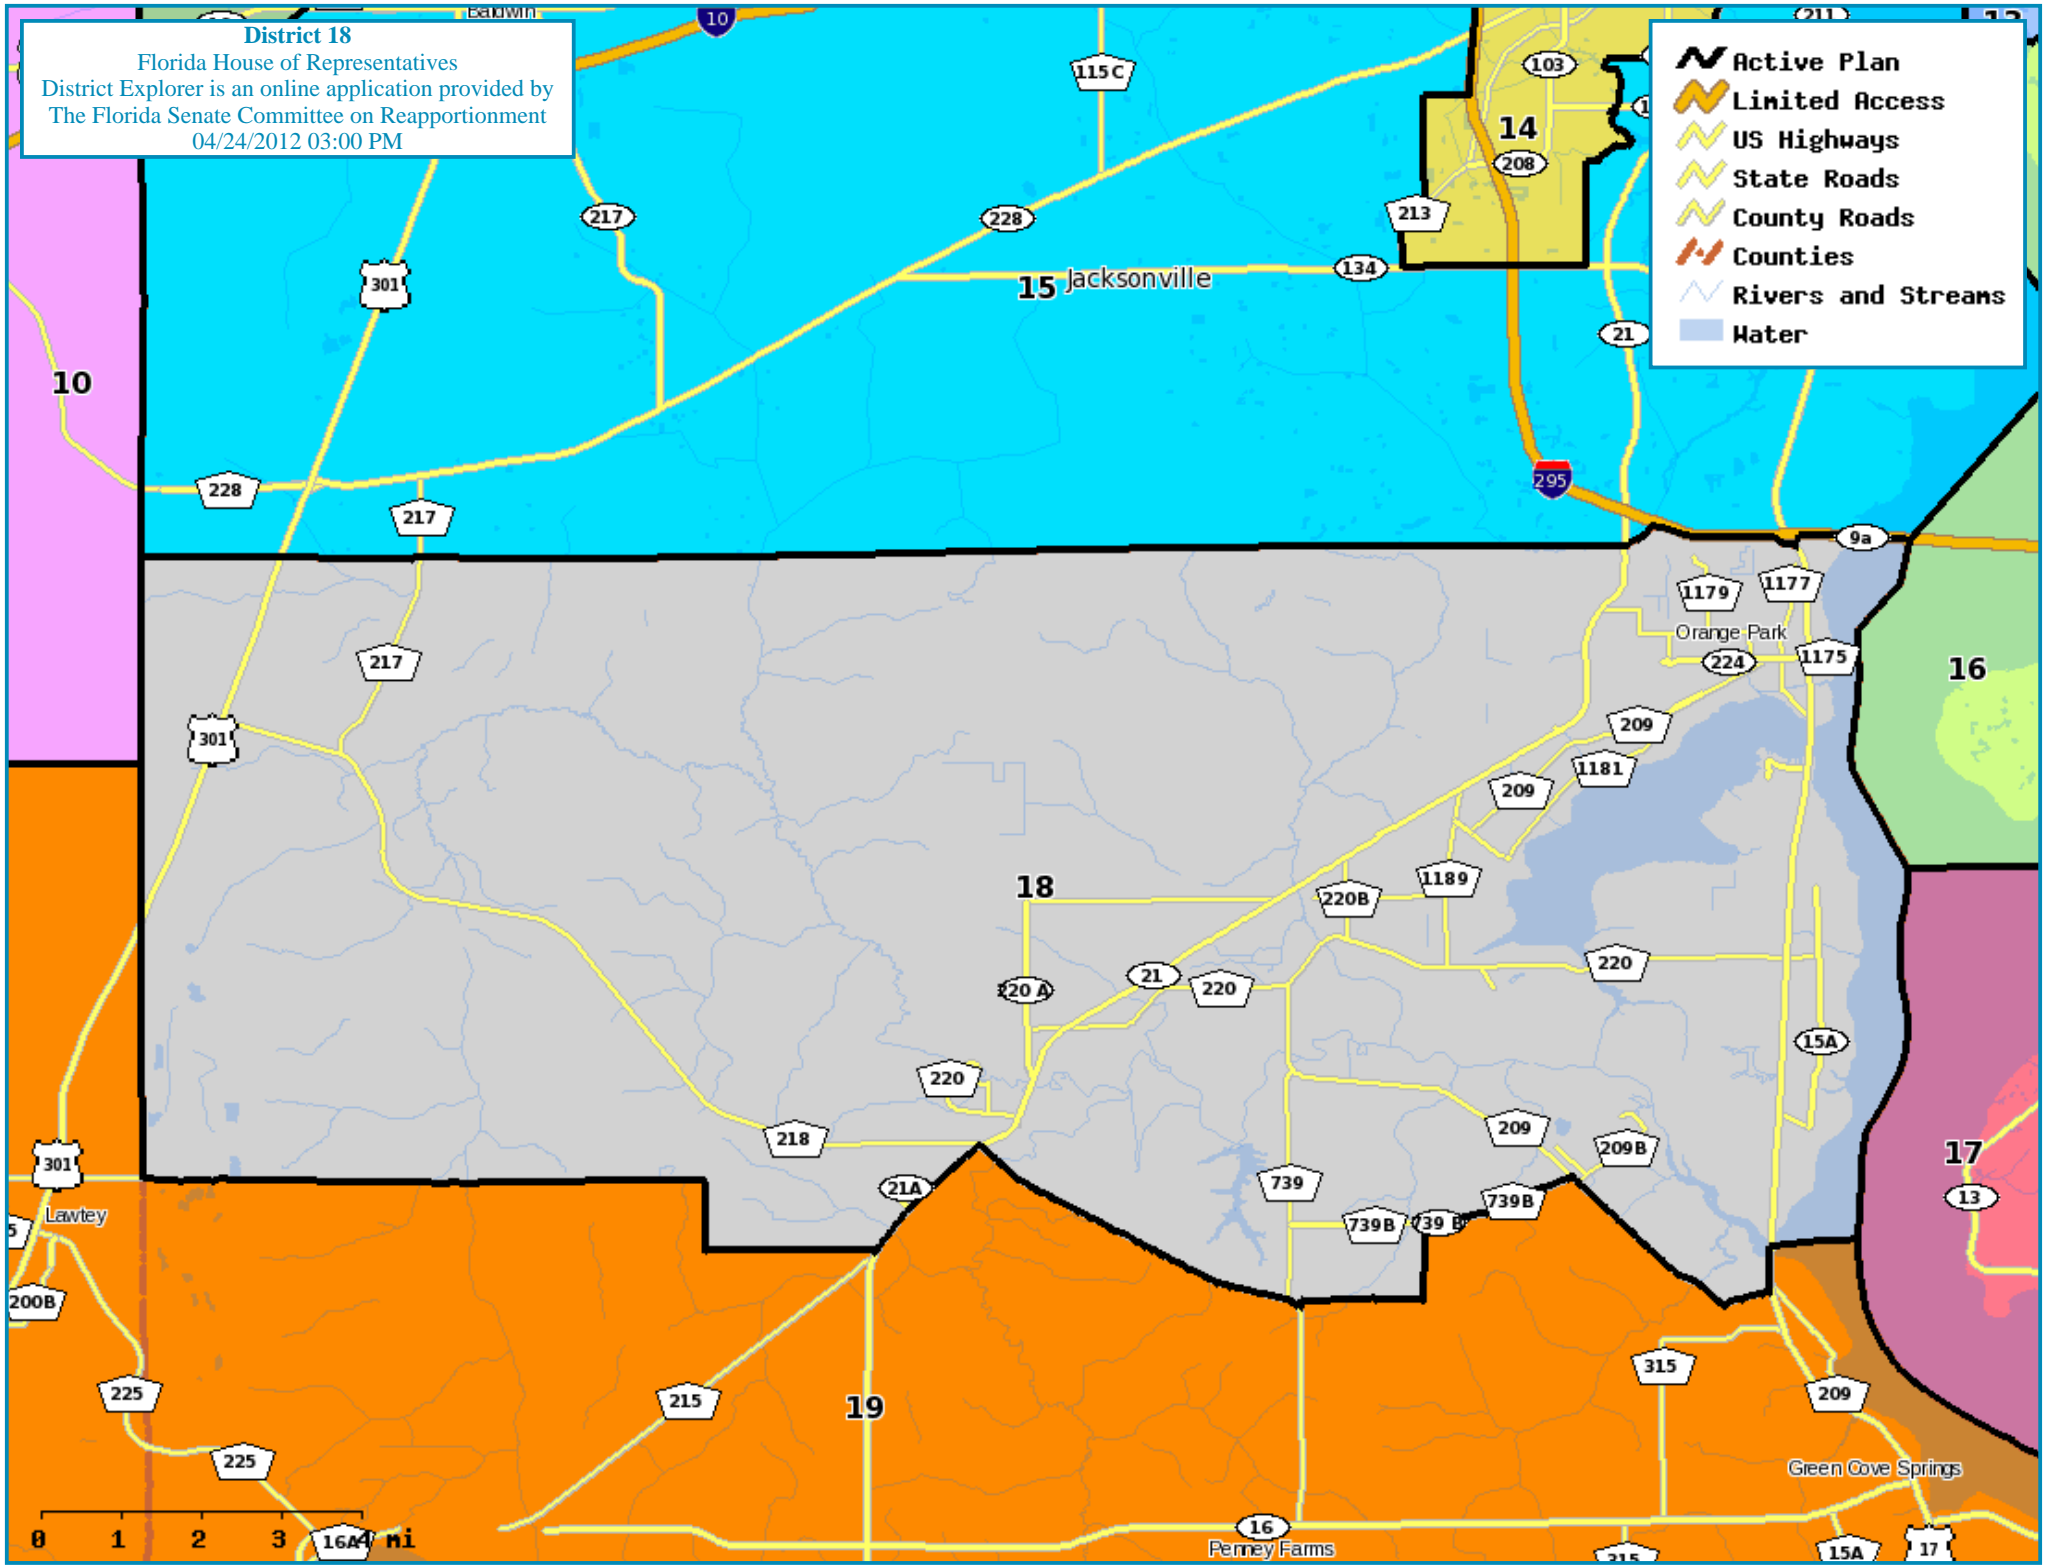

District 18

Florida House of Representatives

District Explorer is an online application provided by
The Florida Senate Committee on Reapportionment
04/24/2012 03:00 PM

-  Active Plan
-  Limited Access
-  US Highways
-  State Roads
-  County Roads
-  Counties
-  Rivers and Streams
-  Water

0 1 2 3 1644 mi