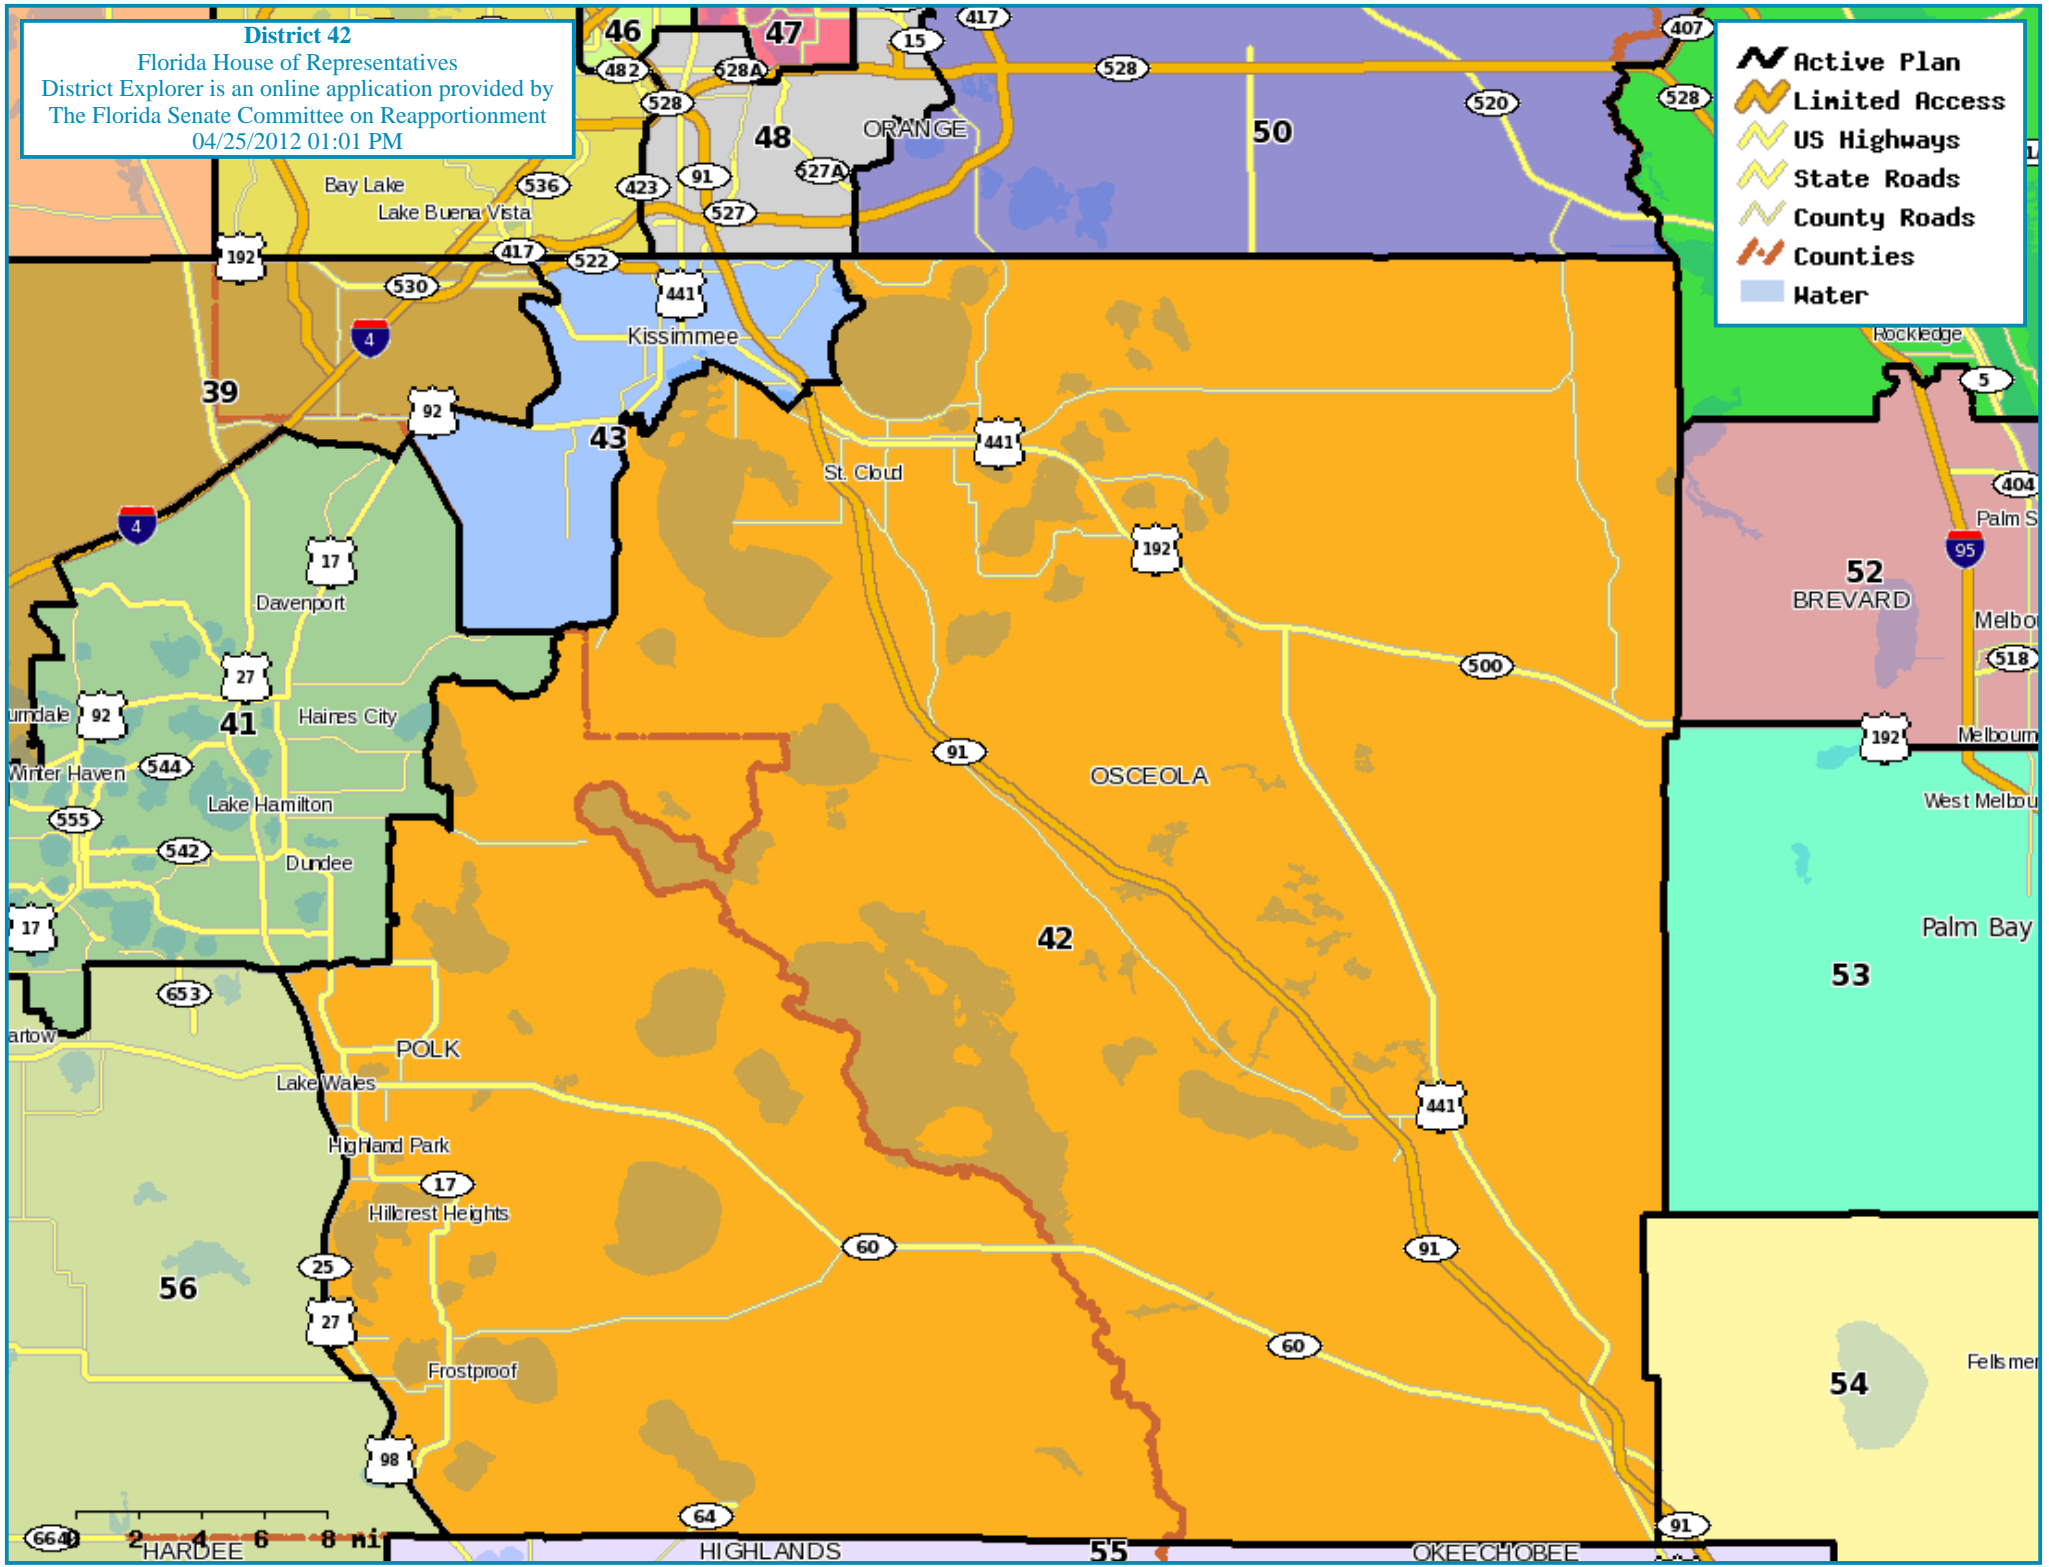

**District 42**  
 Florida House of Representatives  
 District Explorer is an online application provided by  
 The Florida Senate Committee on Reapportionment  
 04/25/2012 01:01 PM

-  Active Plan
-  Limited Access
-  US Highways
-  State Roads
-  County Roads
-  Counties
-  Water

0 2 4 6 8 mi

64 HARDEE

55 HIGHLANDS

OKEECHOBEE