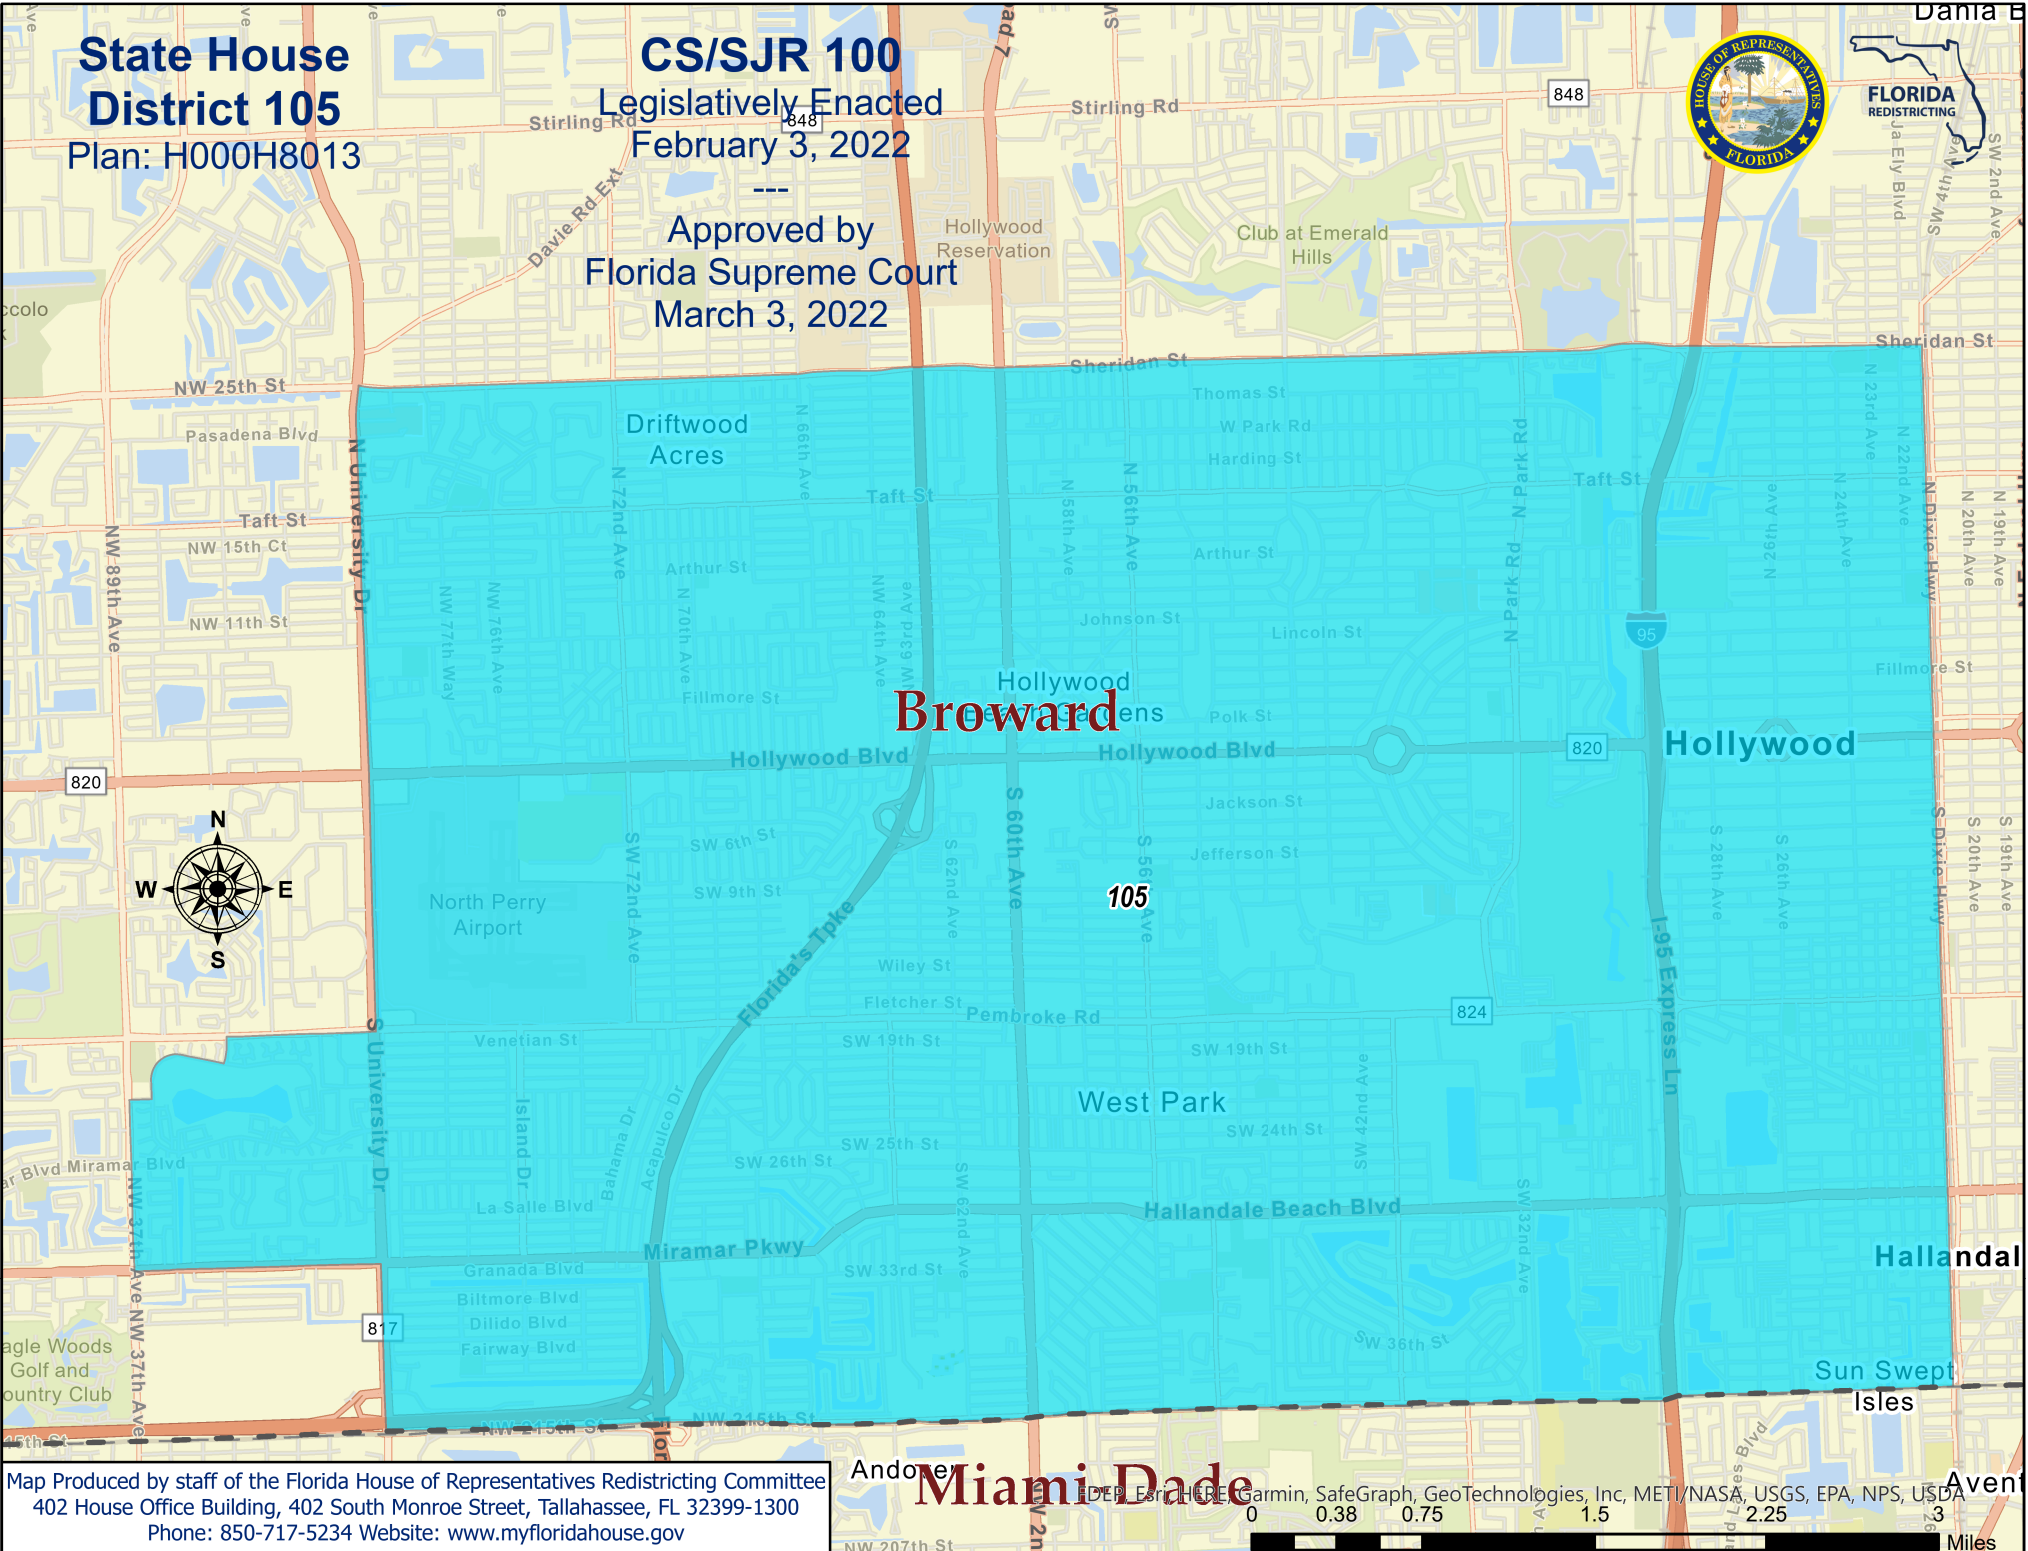

**State House  
District 105**  
Plan: H000H8013

**CS/SJR 100**  
Legislatively Enacted  
February 3, 2022

Approved by  
Florida Supreme Court  
March 3, 2022

Map Produced by staff of the Florida House of Representatives Redistricting Committee  
402 House Office Building, 402 South Monroe Street, Tallahassee, FL 32399-1300  
Phone: 850-717-5234 Website: [www.myfloridahouse.gov](http://www.myfloridahouse.gov)

Map Data: Esri, HERE, Garmin, SafeGraph, GeoTechnologies, Inc, METI/NASA, USGS, EPA, NPS, USDA  
Scale: 0 0.38 0.75 1.5 2.25 3 Miles